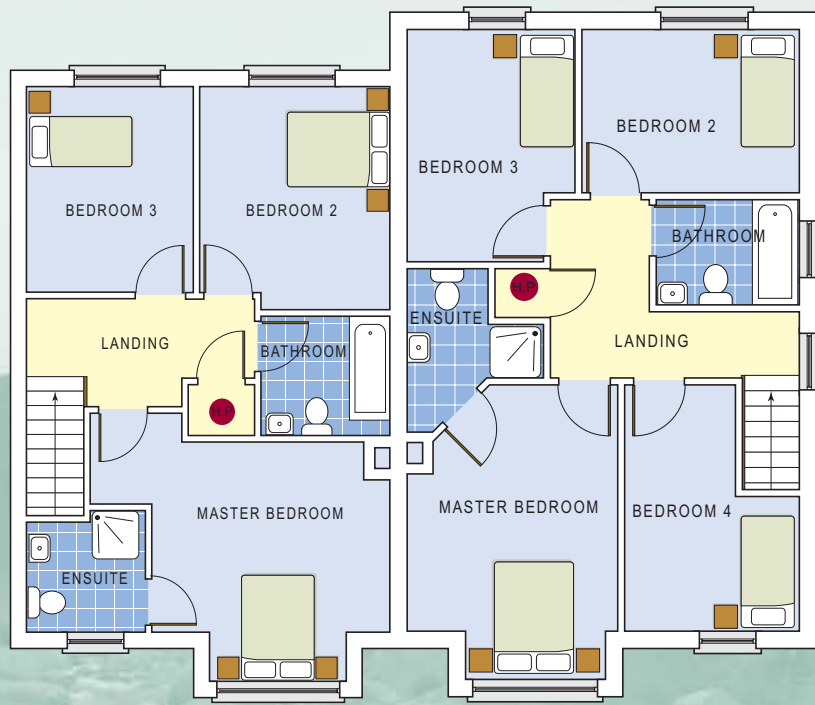

HOUSE TYPE **D** 4 BEDROOM 2 STOREY UNIT  
 Total Area - 124.2 sq. MT. / 1342 sq. FT.

HOUSE TYPE **C** 3 BEDROOM 2 STOREY UNIT  
 Total Area - 104.8 sq. MT. / 1127 sq. FT.

HOUSE TYPES **D + C**

Ground Floor C

Ground Floor D

First Floor C

First Floor D