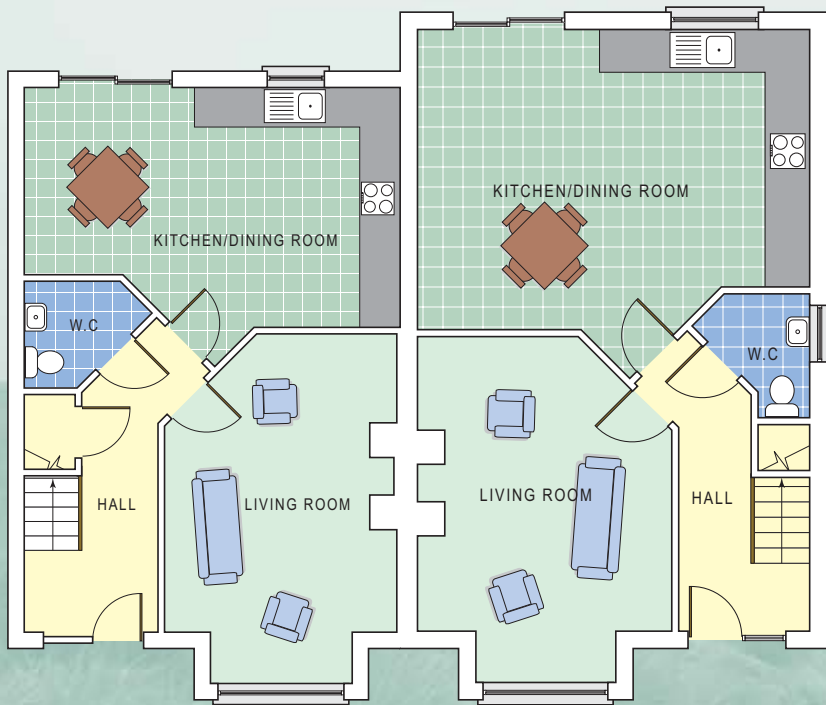

HOUSE TYPE **D** 4 BEDROOM 2 STOREY UNIT  
 Total Area - 124.2 sq. MT. / 1342 sq. FT.

HOUSE TYPE **C** 3 BEDROOM 2 STOREY UNIT  
 Total Area - 104.8 sq. MT. / 1127 sq. FT.

HOUSE TYPES **D + C**

Ground Floor C

Ground Floor D

First Floor C

First Floor D